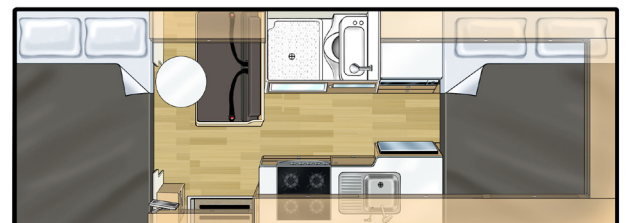

Beach

4 Berth

4x ADULT

Superior comfort and space for the traveler who wants nothing but the best!

FEATURES

- Swivel seats
- 4 Burner gas hob and grill
- Microwave and rangehood
- LCD Screen and DVD player
- Radio / CD Player
- Awning
- Fridge / freezer
- Internal walk-through access

Day

RVSuper Centre

0800 52 00 55 www.rvsupercentre.co.nz

Auckland Centre
169 Bush Rd, Albany

Christchurch Centre
159 Orchard Road, Harewood

OPEN: Mon – Fri 8am – 5pm
Saturday 9am – 4pm
* Closed Sundays & public holidays